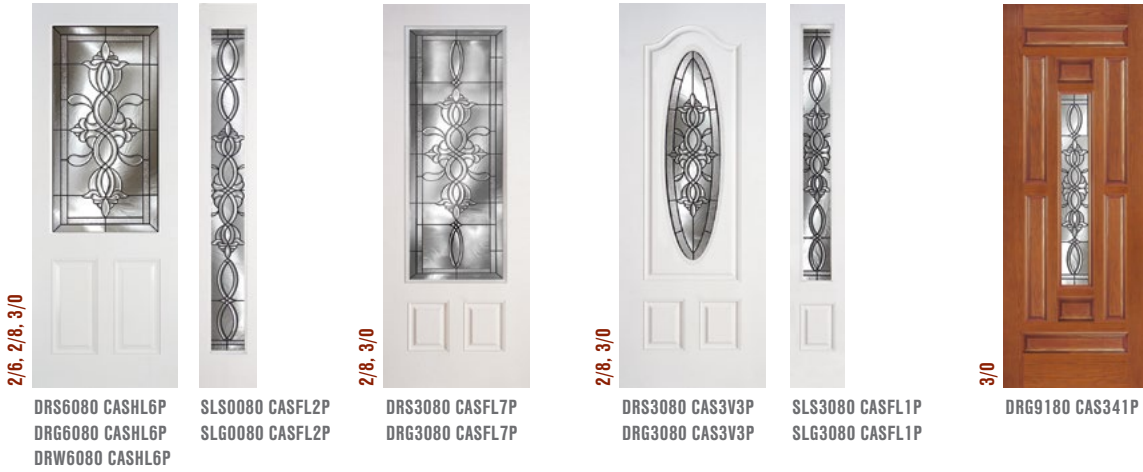

8/0 SMOOTH, TEXTURED DOORS & SIDELITES

DECORATIVE LITES

CASTILE - PATINA/P

3/0 X8/0 SMOOTH THREE PANEL
CASTILE COLLECTION
DRG3080 CAS3V3P