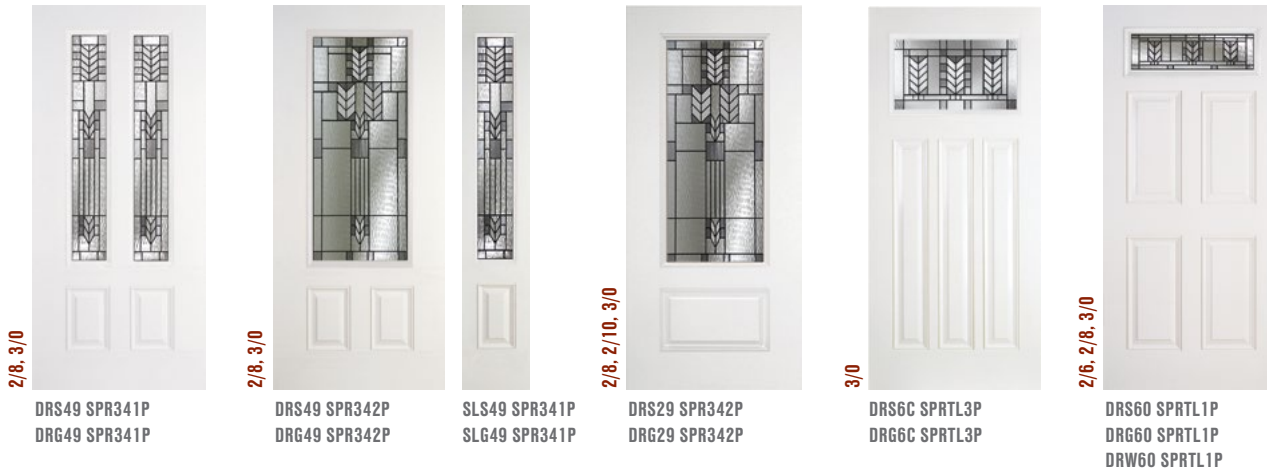

SPRING - PATINA/P

3/0 X 6/8 WOODGRAIN FLUSH
SPRING COLLECTION
DRG40 SPRFL7