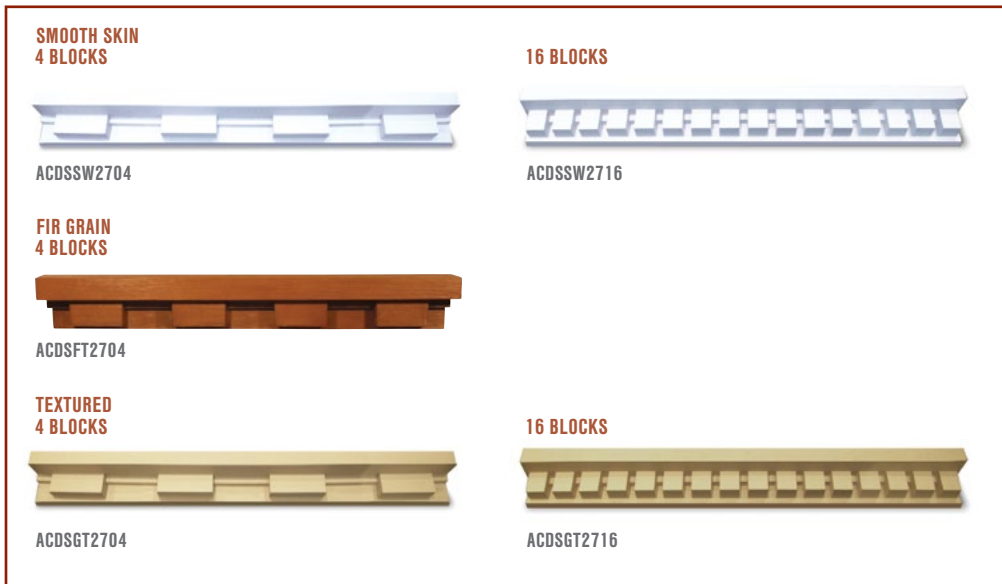

DENTIL SHELVES